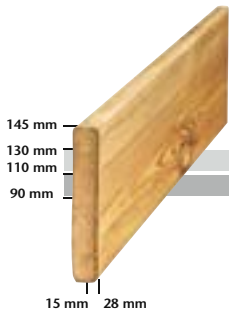

Fort

Shoppinglist

Length	
2.70 m	3.00 m
6x	6x

Box →

Subtotal

+

Length				
2.70 m	3.00 m	3.30 m	3.60 m	4.00 m
20x	16x	14x	12x	12x

Beam →

Quantity

Price

Subtotal

X

=

+

Length						
2.15 m	2.40 m	2.70 m	3.00 m	3.30 m	3.60 m	4.00 m
24x	22x	19x	17x	16x	14x	13x
26x	24x	20x	18x	17x	15x	14x
30x	28x	23x	21x	20x	17x	17x

Board →

Quantity

Price

Subtotal

X

=

+

Extra wood is required for picnic table

Quantity

Price

Subtotal

X

=

+

Length slide

2.60 m / 3.00 m

Subtotal