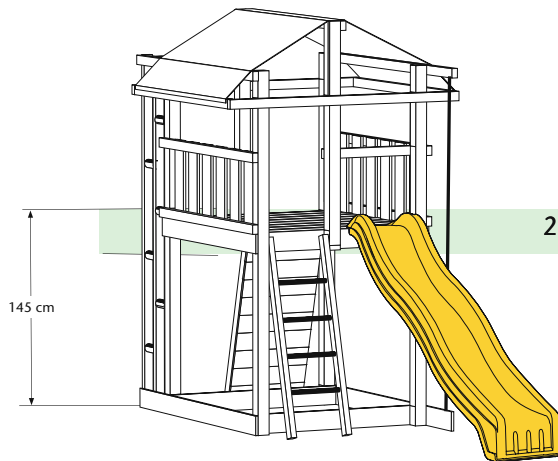

Price

Subtotal

X

=

+

Length slide

2.60 m / 3.00 m

Subtotal